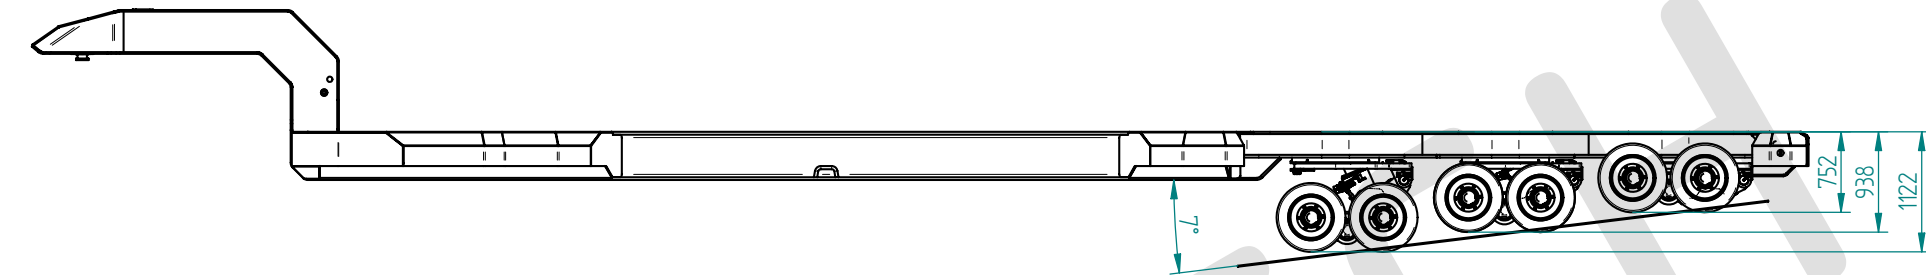

Prod:		Drawing number		Description	
Sheet: 1 of 3		60.404		flexmaster 45120	
Scale	Mass	Metric:mm			Skudehavsvej 30, DK9000 Aalborg
1:20	17 t				Phone: +45 98165009
					Rev. 0
Copyright NOVATECH ApS. All rights reserved. Copying and reproduction not permitted. Document contains confidential information. This document is property of NOVATECH ApS.					

Prod:		Drawing number		Description	
Sheet: 2 of 3		60.404		flexmaster 45120	
Scale	Mass	Metric:mm			Skudehavsvej 30, DK9000 Aalborg
1:20	17 t				Phone: +45 98165009
					Rev. 0
Copyright NOVATECH ApS. All rights reserved. Copying and reproduction not permitted. Document contains confidential information. This document is property of NOVATECH ApS.					

Prod:		Drawing number		Description	
Sheet: 3 of 3		60.404		flexmaster 45120	
Scale	Mass	Metric:mm			Skudehavnsvej 30, DK9000 Aalborg
1:20	17 t				Phone: +45 98165009
					Rev. 0
<small>Copyright NOVATECH ApS. All rights reserved. Copying and reproduction not permitted. Document contains confidential information. This document is property of NOVATECH ApS.</small>					