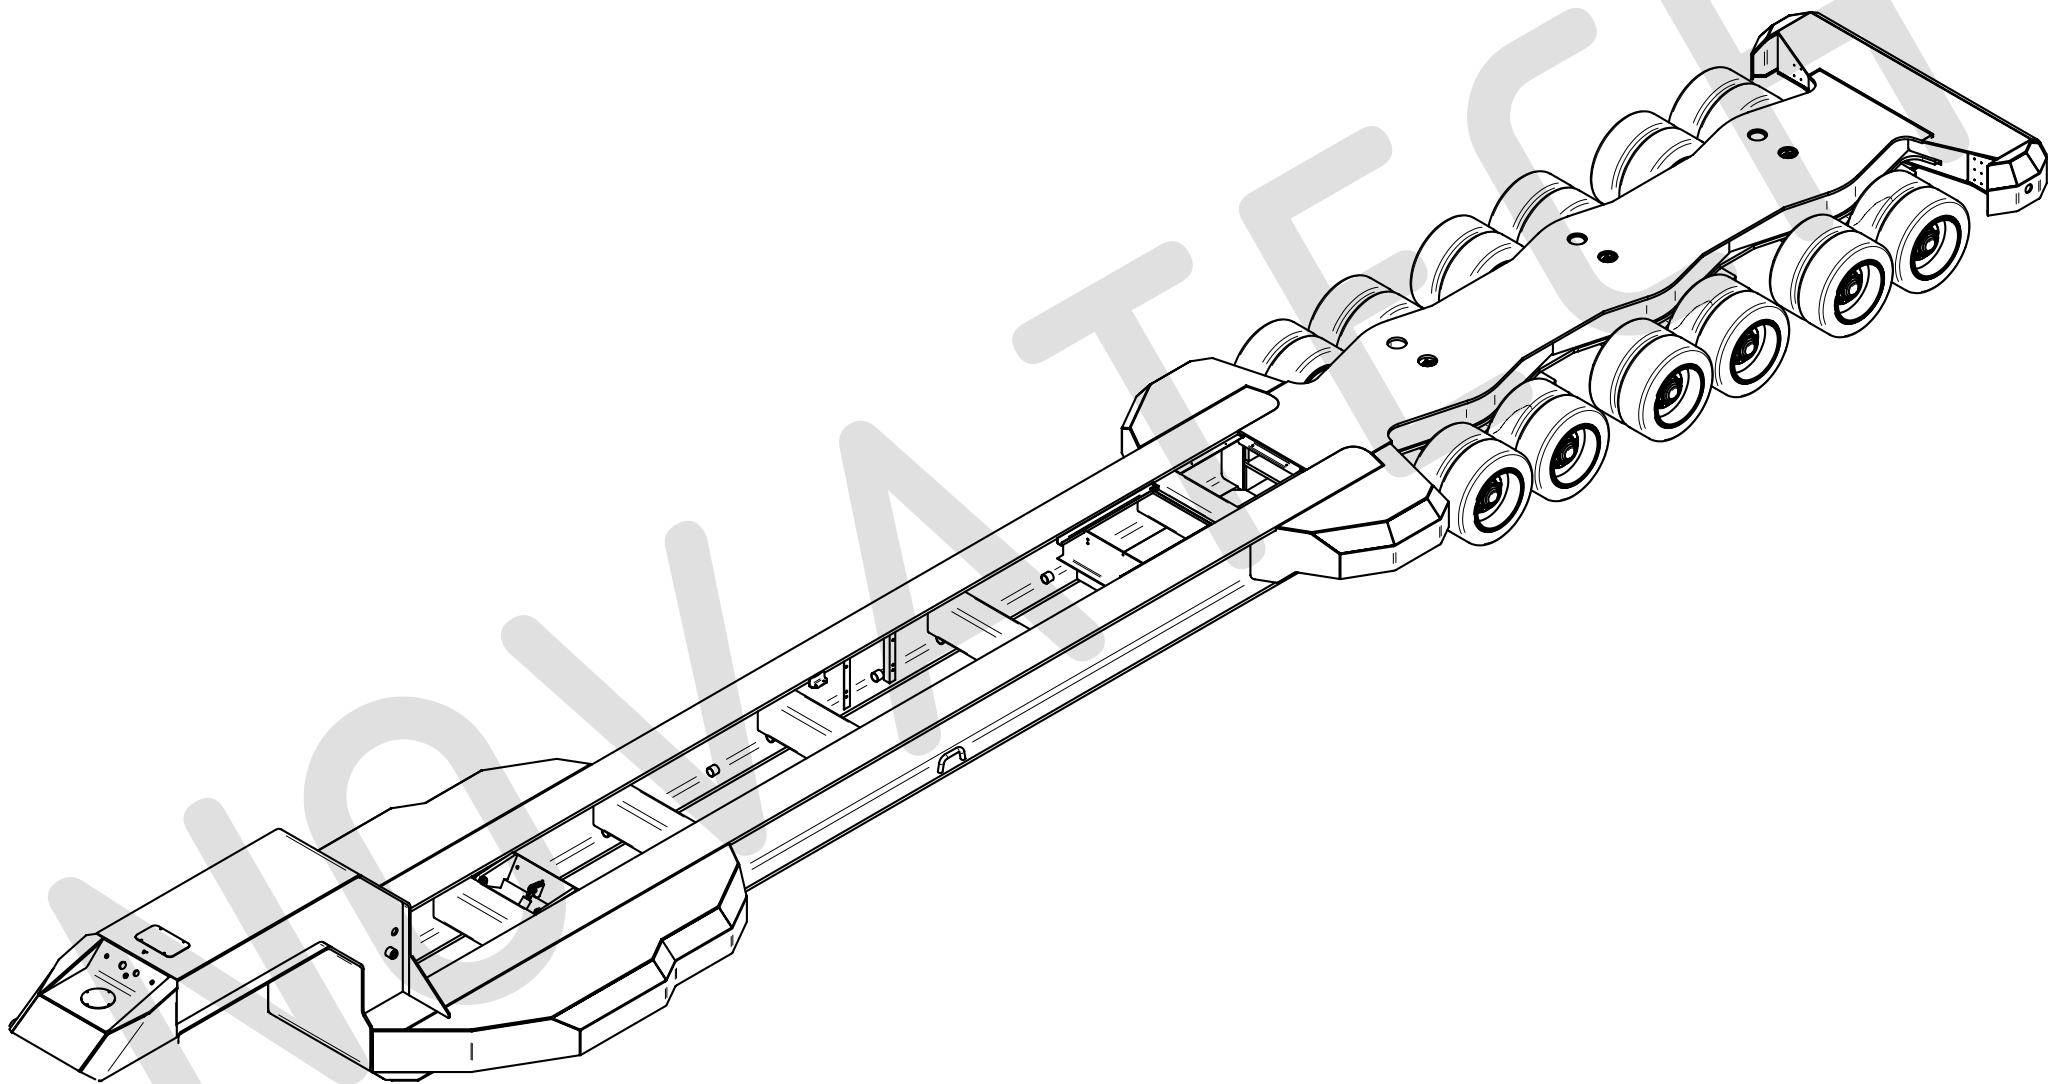

Prod:		Drawing number		Description	
Sheet: 1 of 3		60.404		flexmaster 45120	
Scale	Mass	Metric:mm			Skudehavsvej 30, DK9000 Aalborg
1:20	17 t				Phone: +45 98165009
					Rev. 0
Copyright NOVATECH ApS. All rights reserved. Copying and reproduction not permitted. Document contains confidential information. This document is property of NOVATECH ApS.					

Prod:		Drawing number		Description	
Sheet: 2 of 3		60.404		flexmaster 45120	
Scale	Mass	Metric:mm			Skudehavsvej 30, DK9000 Aalborg
1:20	17 t				Phone: +45 98165009
					Rev. 0
Copyright NOVATECH ApS. All rights reserved. Copying and reproduction not permitted. Document contains confidential information. This document is property of NOVATECH ApS.					

Prod:		Drawing number		Description	
Sheet: 3 of 3		60.404		flexmaster 45120	
Scale	Mass	Metric:mm			Skudehavnsvej 30, DK9000 Aalborg
1:20	17 t				Phone: +45 98165009
					Rev. 0
<small>Copyright NOVATECH ApS. All rights reserved. Copying and reproduction not permitted. Document contains confidential information. This document is property of NOVATECH ApS.</small>					