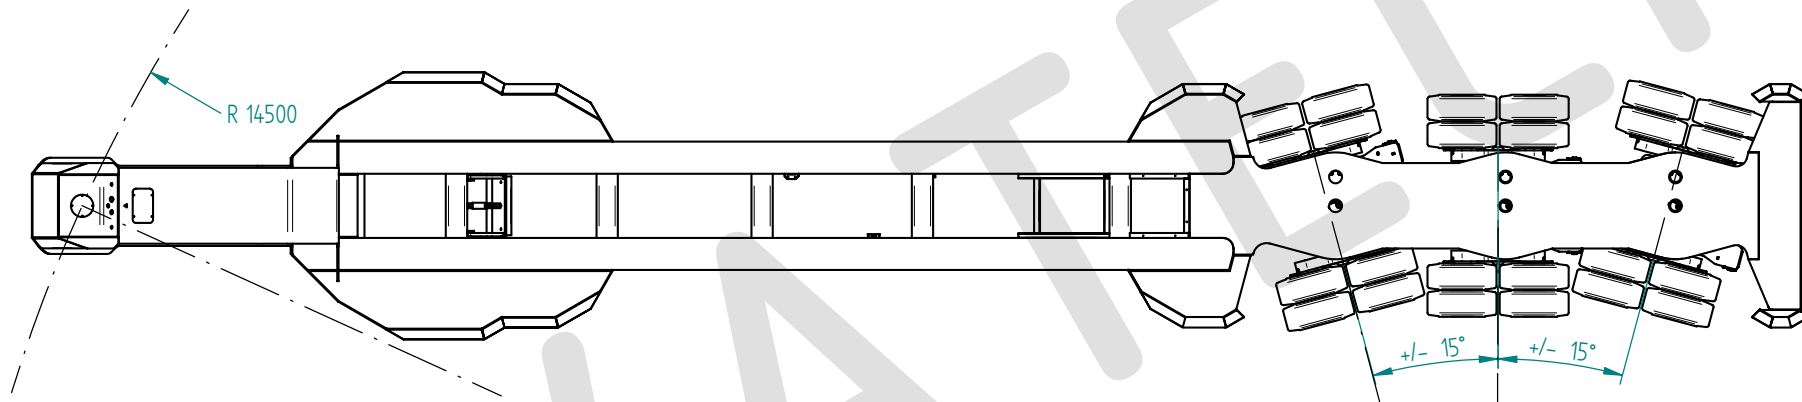

Prod:		Drawing number		Description	
Sheet: 1 of 3		60.404		flexmaster 45120	
Scale	Mass	Metric:mm			Skudehavsvej 30, DK9000 Aalborg
1:20	17 t				Phone: +45 98165009
					Rev. 0
Copyright NOVATECH ApS. All rights reserved. Copying and reproduction not permitted. Document contains confidential information. This document is property of NOVATECH ApS.					

Prod:		Drawing number		Description	
Sheet: 2 of 3		60.404		flexmaster 45120	
Scale	Mass	Metric:mm			Skudehavsvej 30, DK9000 Aalborg
1:20	17 t				Phone: +45 98165009
					Rev. 0
Copyright NOVATECH ApS. All rights reserved. Copying and reproduction not permitted. Document contains confidential information. This document is property of NOVATECH ApS.					

Prod:		Drawing number		Description	
Sheet: 3 of 3		60.404		flexmaster 45120	
Scale	Mass	Metric:mm			Skudehavnsvej 30, DK9000 Aalborg
1:20	17 t				Phone: +45 98165009
					Rev. 0
<small>Copyright NOVATECH ApS. All rights reserved. Copying and reproduction not permitted. Document contains confidential information. This document is property of NOVATECH ApS.</small>					