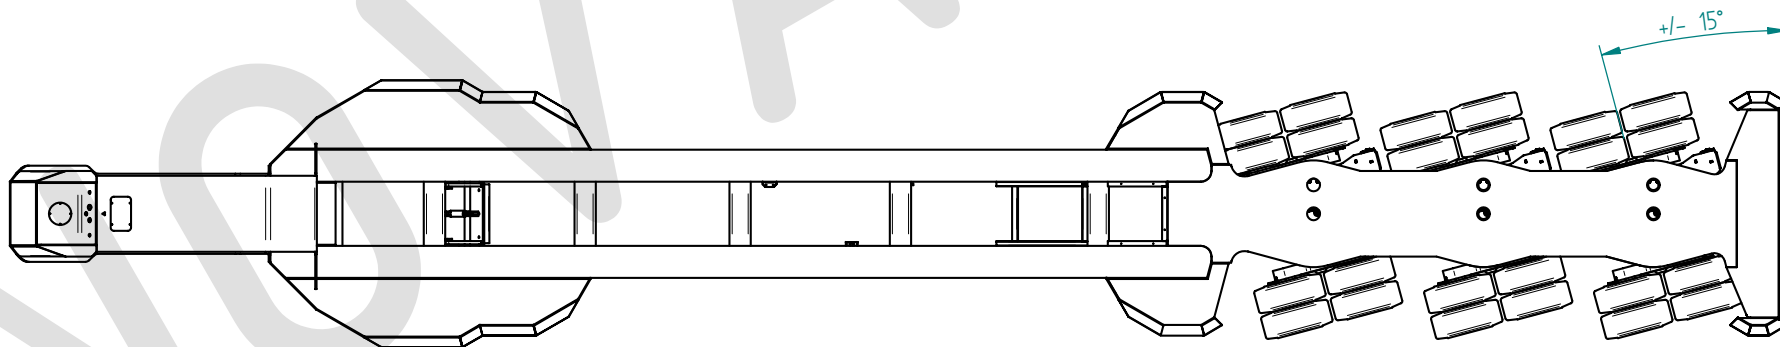

Prod:		Drawing number		Description	
Sheet: 1 of 3		60.404		flexmaster 45120	
Scale	Mass	Metric:mm			Skudehavsvej 30, DK9000 Aalborg
1:20	17 t				Phone: +45 98165009
					Rev. 0
Copyright NOVATECH ApS. All rights reserved. Copying and reproduction not permitted. Document contains confidential information. This document is property of NOVATECH ApS.					

Prod:		Drawing number		Description	
Sheet: 2 of 3		60.404		flexmaster 45120	
Scale	Mass	Metric:mm			Skudehavsvej 30, DK9000 Aalborg
1:20	17 t				Phone: +45 98165009
					Rev. 0
Copyright NOVATECH ApS. All rights reserved. Copying and reproduction not permitted. Document contains confidential information. This document is property of NOVATECH ApS.					

Prod:		Drawing number		Description	
Sheet: 3 of 3		60.404		flexmaster 45120	
Scale	Mass	Metric:mm			Skudehavnsvej 30, DK9000 Aalborg
1:20	17 t				Phone: +45 98165009
					Rev. 0
<small>Copyright NOVATECH ApS. All rights reserved. Copying and reproduction not permitted. Document contains confidential information. This document is property of NOVATECH ApS.</small>					